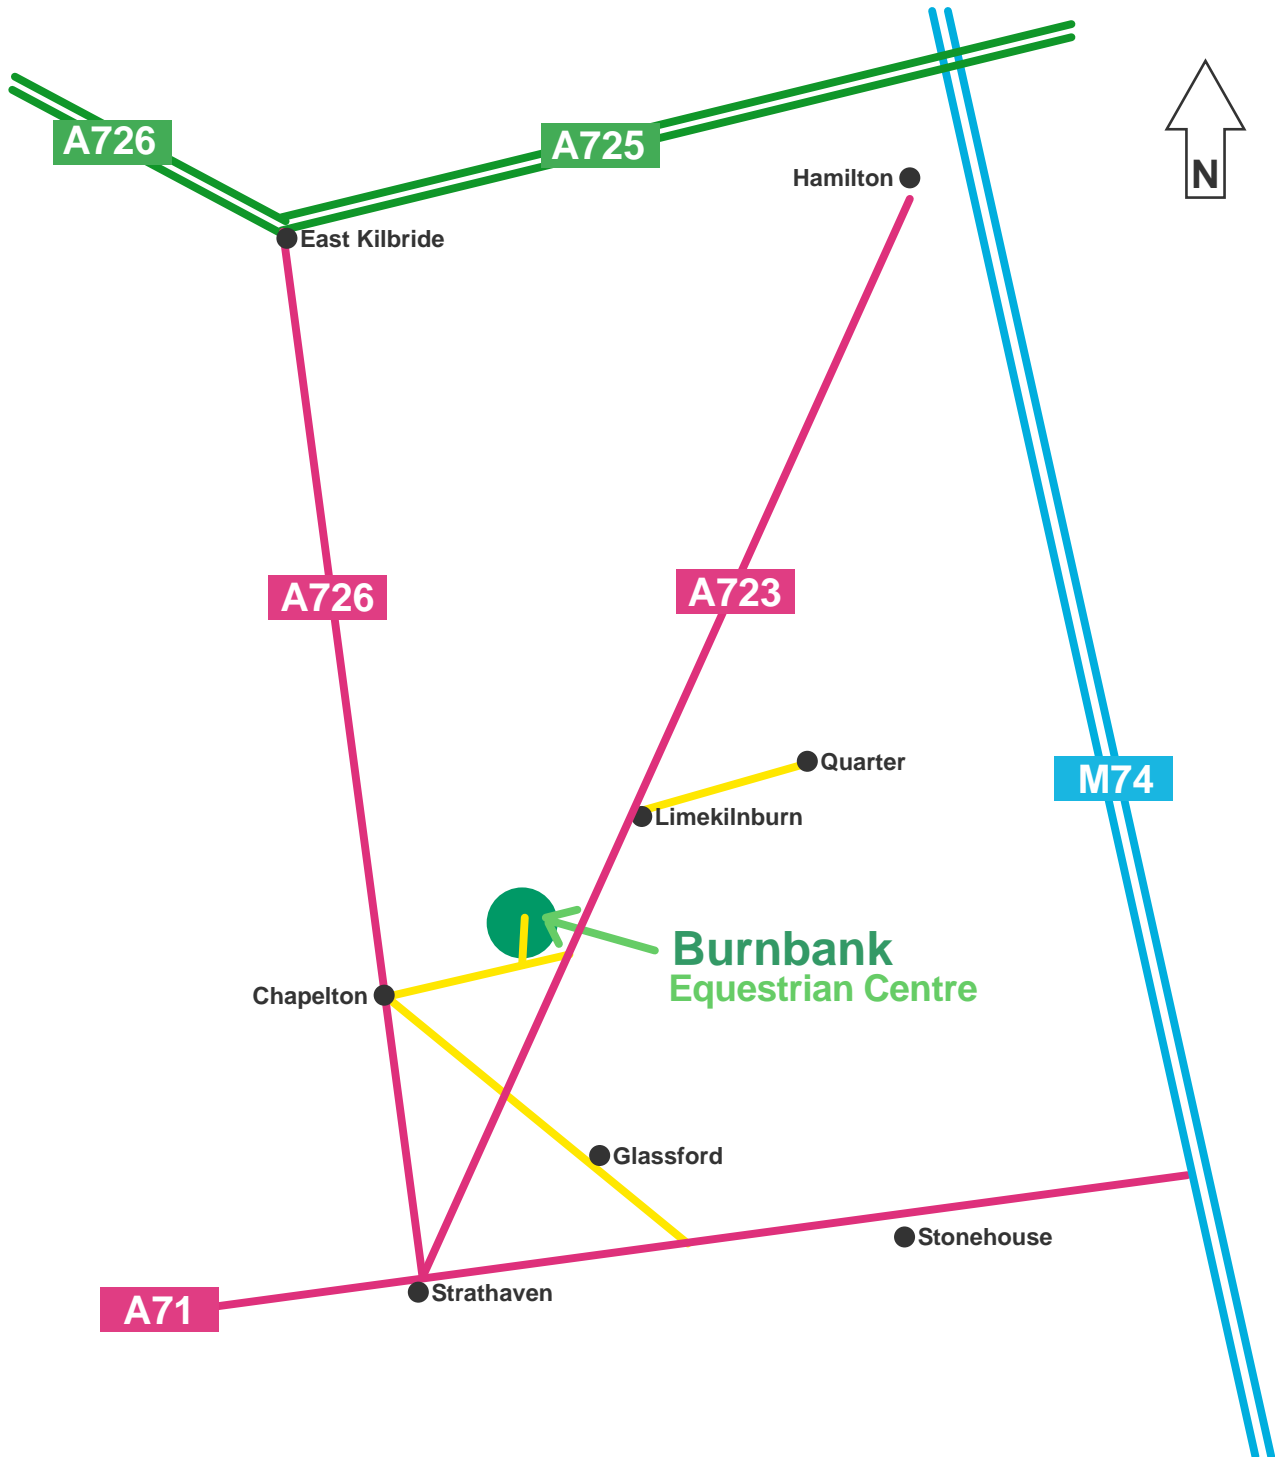

Burnbank Equestrian Centre

By Quarter
Lanarkshire
ML3 7XP

Tel : 01357 300250

We are situated just 5 minutes from Strathaven and 10 minutes from East Kilbride and Hamilton on the road connecting East Kilbride/Strathaven and Hamilton/Strathaven.