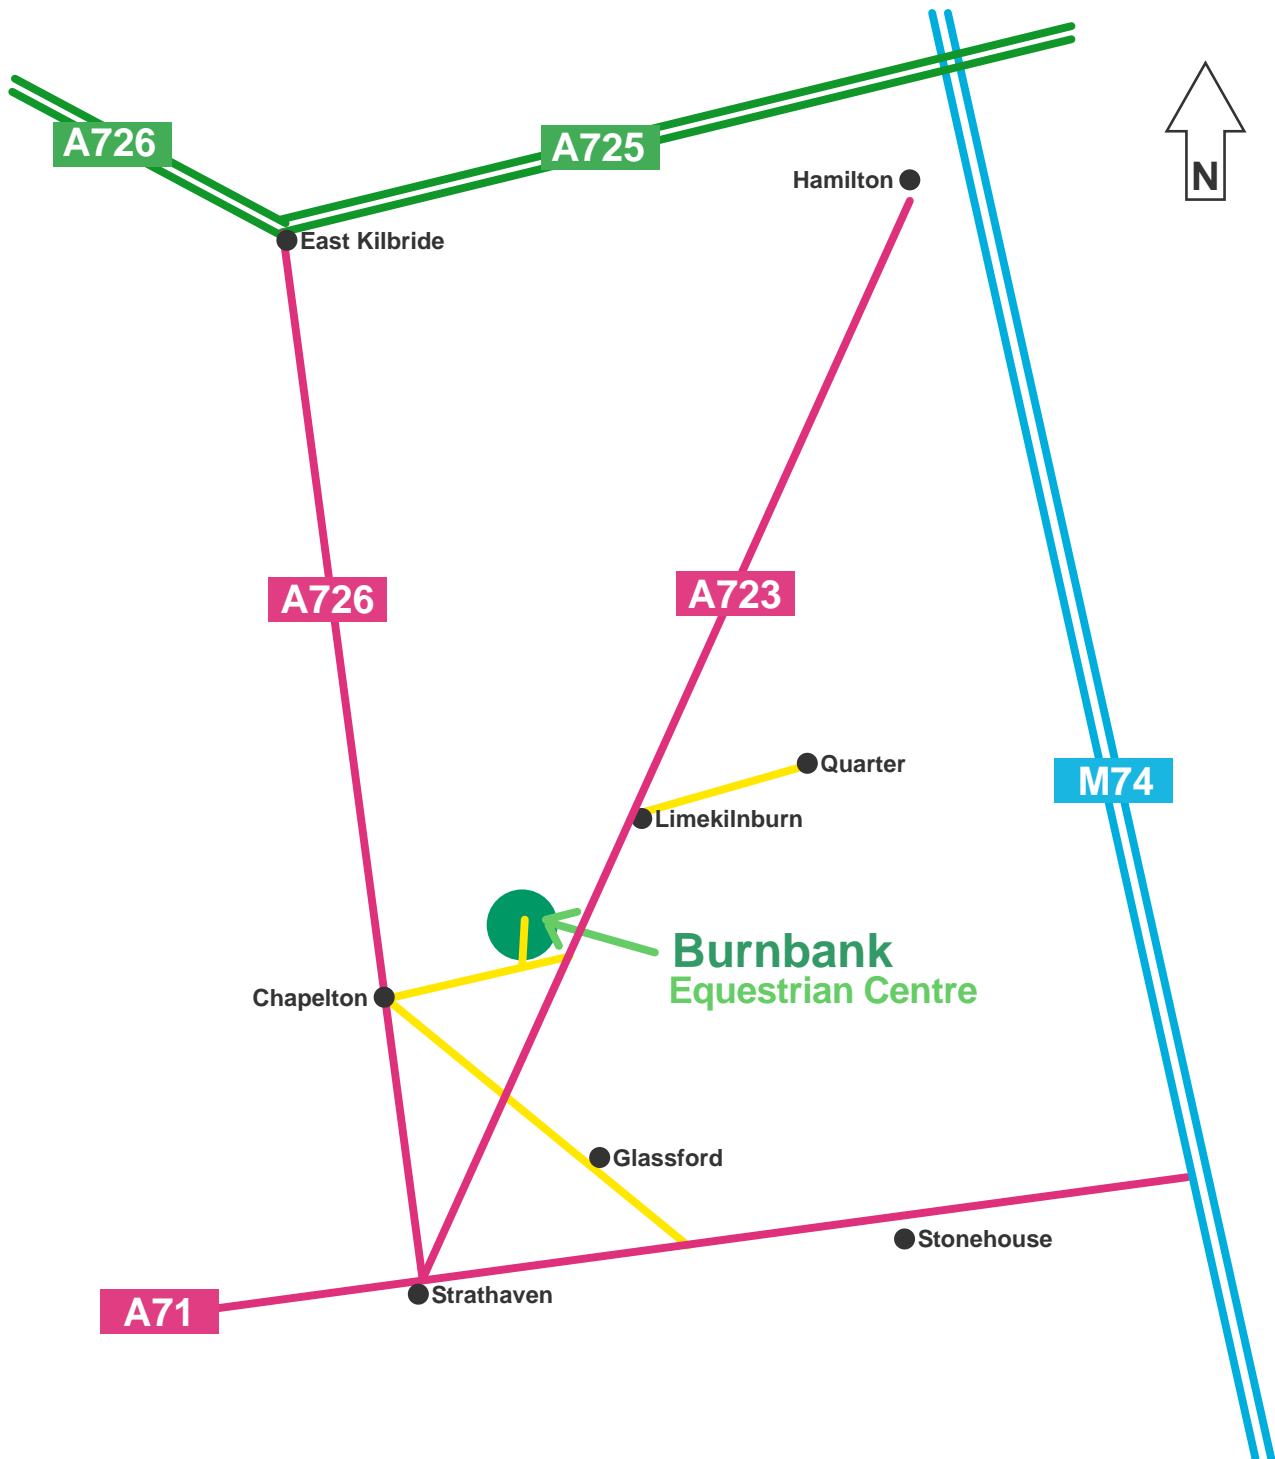

# Burnbank Equestrian Centre

By Quarter  
Lanarkshire  
ML3 7XP

Tel : 01357 300250

We are situated just 5 minutes from Strathaven and 10 minutes from East Kilbride and Hamilton on the road connecting East Kilbride/Strathaven and Hamilton/Strathaven.